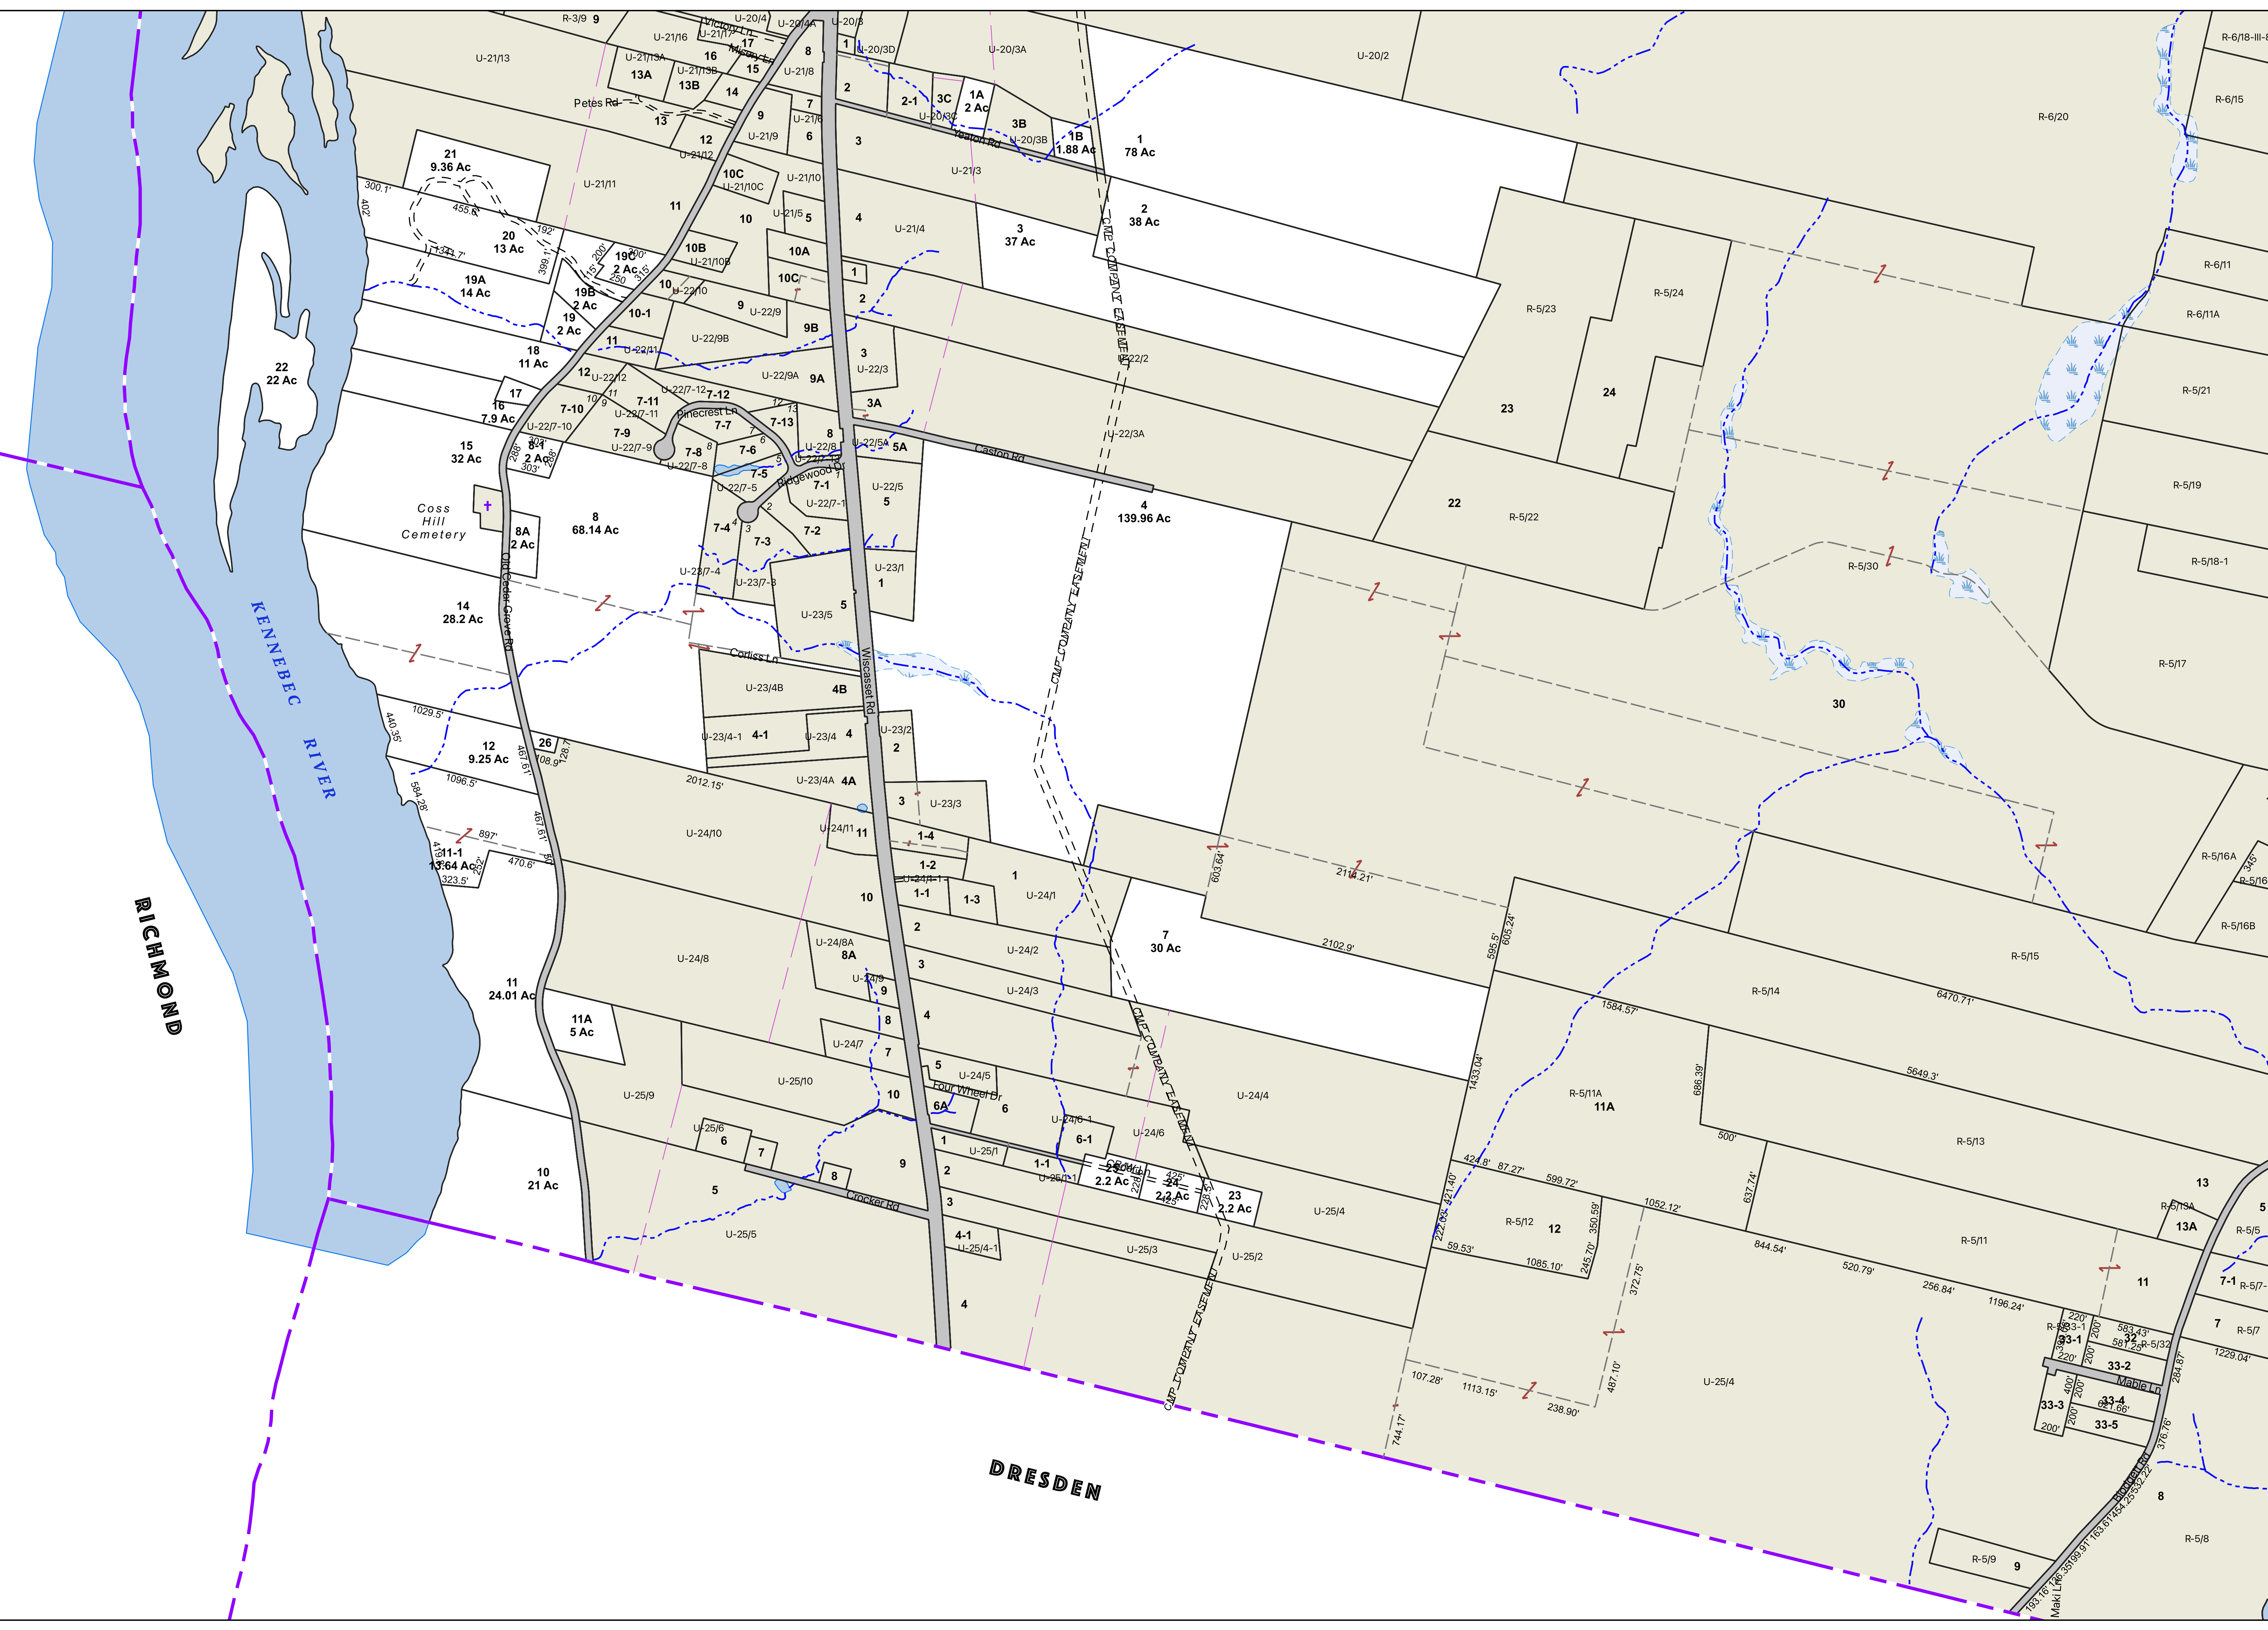

**TOWN OF  
PITTSTON  
KENNEBEC  
COUNTY  
MAINE**

**LEGEND**

- Water
- Road
- Parcel
- Adjacent Map Parcel
- Parcel Hook
- Old Parcel Line
- Match Line
- Right of Way
- Town Line
- Stream
- + Cemetery

For Assessment Purposes Only  
Not to be used for conveyances.

Maps originally compiled in 1975 by  
John E. O'Donnell & Associates.

Digitally updated thru April 1, 2025  
by  
Eastern Mapping Services  
Newburgh, Maine  
207-234-2777

**MAP R-4**

Printed: 09/24/2025  
Issued: 4/1/2025

**RICHMOND**

**DRESDEN**

**KENNEBEC RIVER**

Coss Hill Cemetery

Richmond

Dresden